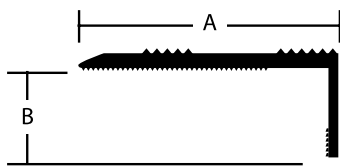

Euro Cover Strip

For covering gaps or cut edges on floor coverings of equal level.

Matt Black S/A 10 lengths x 2.7m
QAA-AEC-B2

A: 38.5mm

9mm Nosing

For finishing wood or laminate flooring on a staircase by covering where the edges meet.

Matt Black S/A 10 lengths x 2.7m
QAA-ANO-B2

A: 25mm
B: 9mm

8mm Angle Edge

For a smooth transition between two floor coverings of different heights.

Matt Black S/A 10 lengths x 2.7m
QAA-AAE-B2

A: 43mm
B: 8mm
C: 10mm