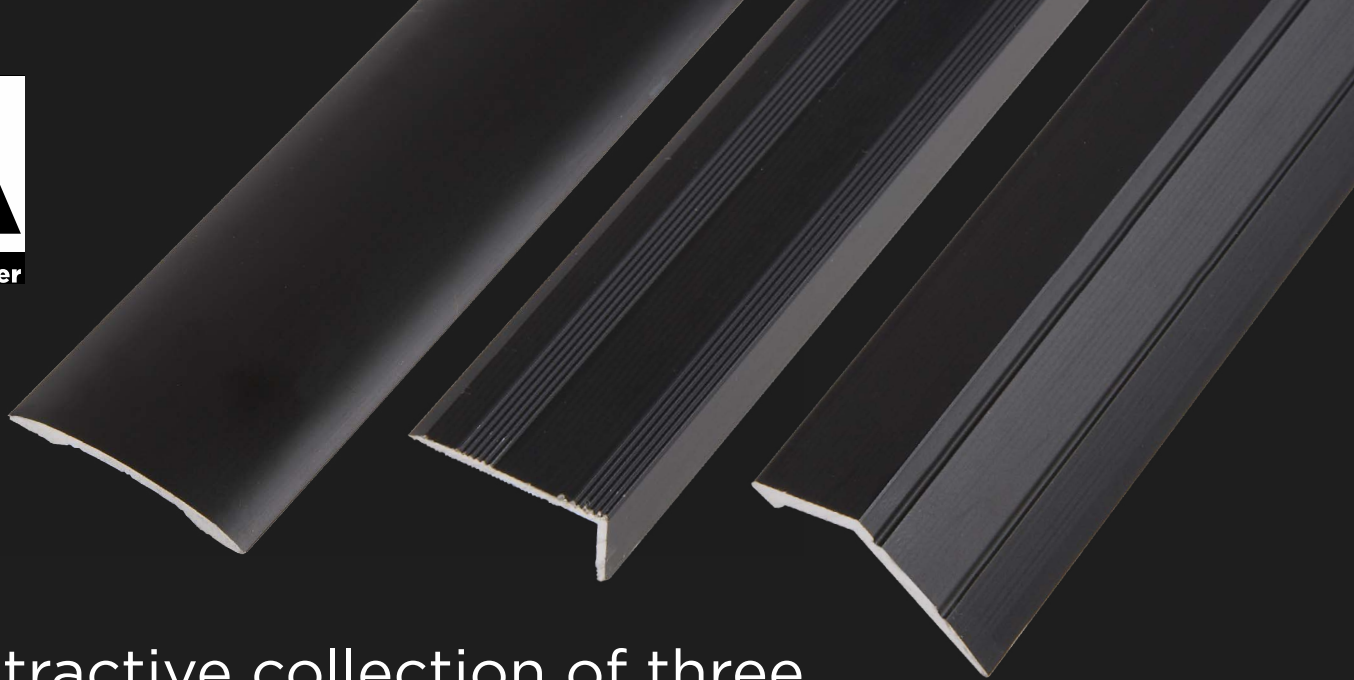

Simply Better

Introducing
The NEW Matt Black
Range of Profiles for 2023

An attractive collection of three popular profiles in a stylish matt black finish.

All profiles are self-adhesive for easier installation and sold in full tubes.

Euro Cover Strip

For covering gaps or cut edges on floor coverings of equal level.

Matt Black S/A 10 lengths x 2.7m
QAA-AEC-B2

A: 38.5mm

9mm Nosing

For finishing wood or laminate flooring on a staircase by covering where the edges meet.

Matt Black S/A 10 lengths x 2.7m
QAA-ANO-B2

A: 25mm
B: 9mm

8mm Angle Edge

For a smooth transition between two floor coverings of different heights.

Matt Black S/A 10 lengths x 2.7m
QAA-AAE-B2

A: 43mm
B: 8mm
C: 10mm