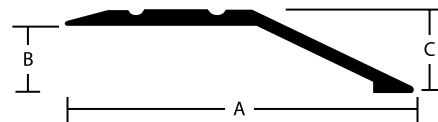

Matt Black S/A 10 lengths x 2.7m
QAA-ANO-B2

A: 25mm
B: 9mm

8mm Angle Edge

For a smooth transition between two floor coverings of different heights.

Matt Black S/A 10 lengths x 2.7m
QAA-AAE-B2

A: 43mm
B: 8mm
C: 10mm